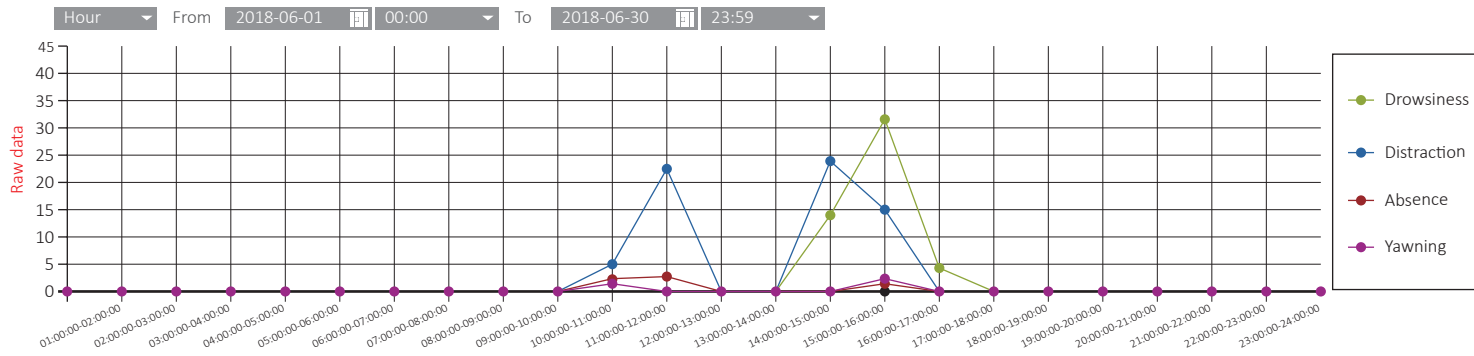

MS03 Reports

Fatigue Driving Time Statistics