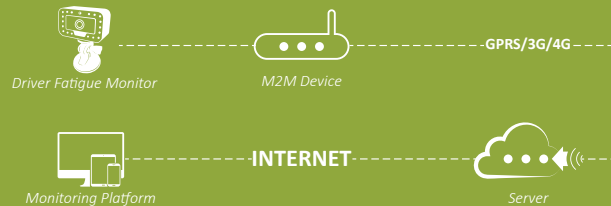

# Driver Fatigue Monitoring System

Meitrack independently develops a driver fatigue monitoring system to help prevent accidents caused by the driver getting drowsy. Using unique facial identification technology to analyze the fatigue condition and provide accurate early warning for real fatigue. More importantly, managers can get intuitive driver fatigue reports from Meitrack MS03 tracking platform. This is an effective way to determine if the driver is drowsy, and thus make sure of safety.